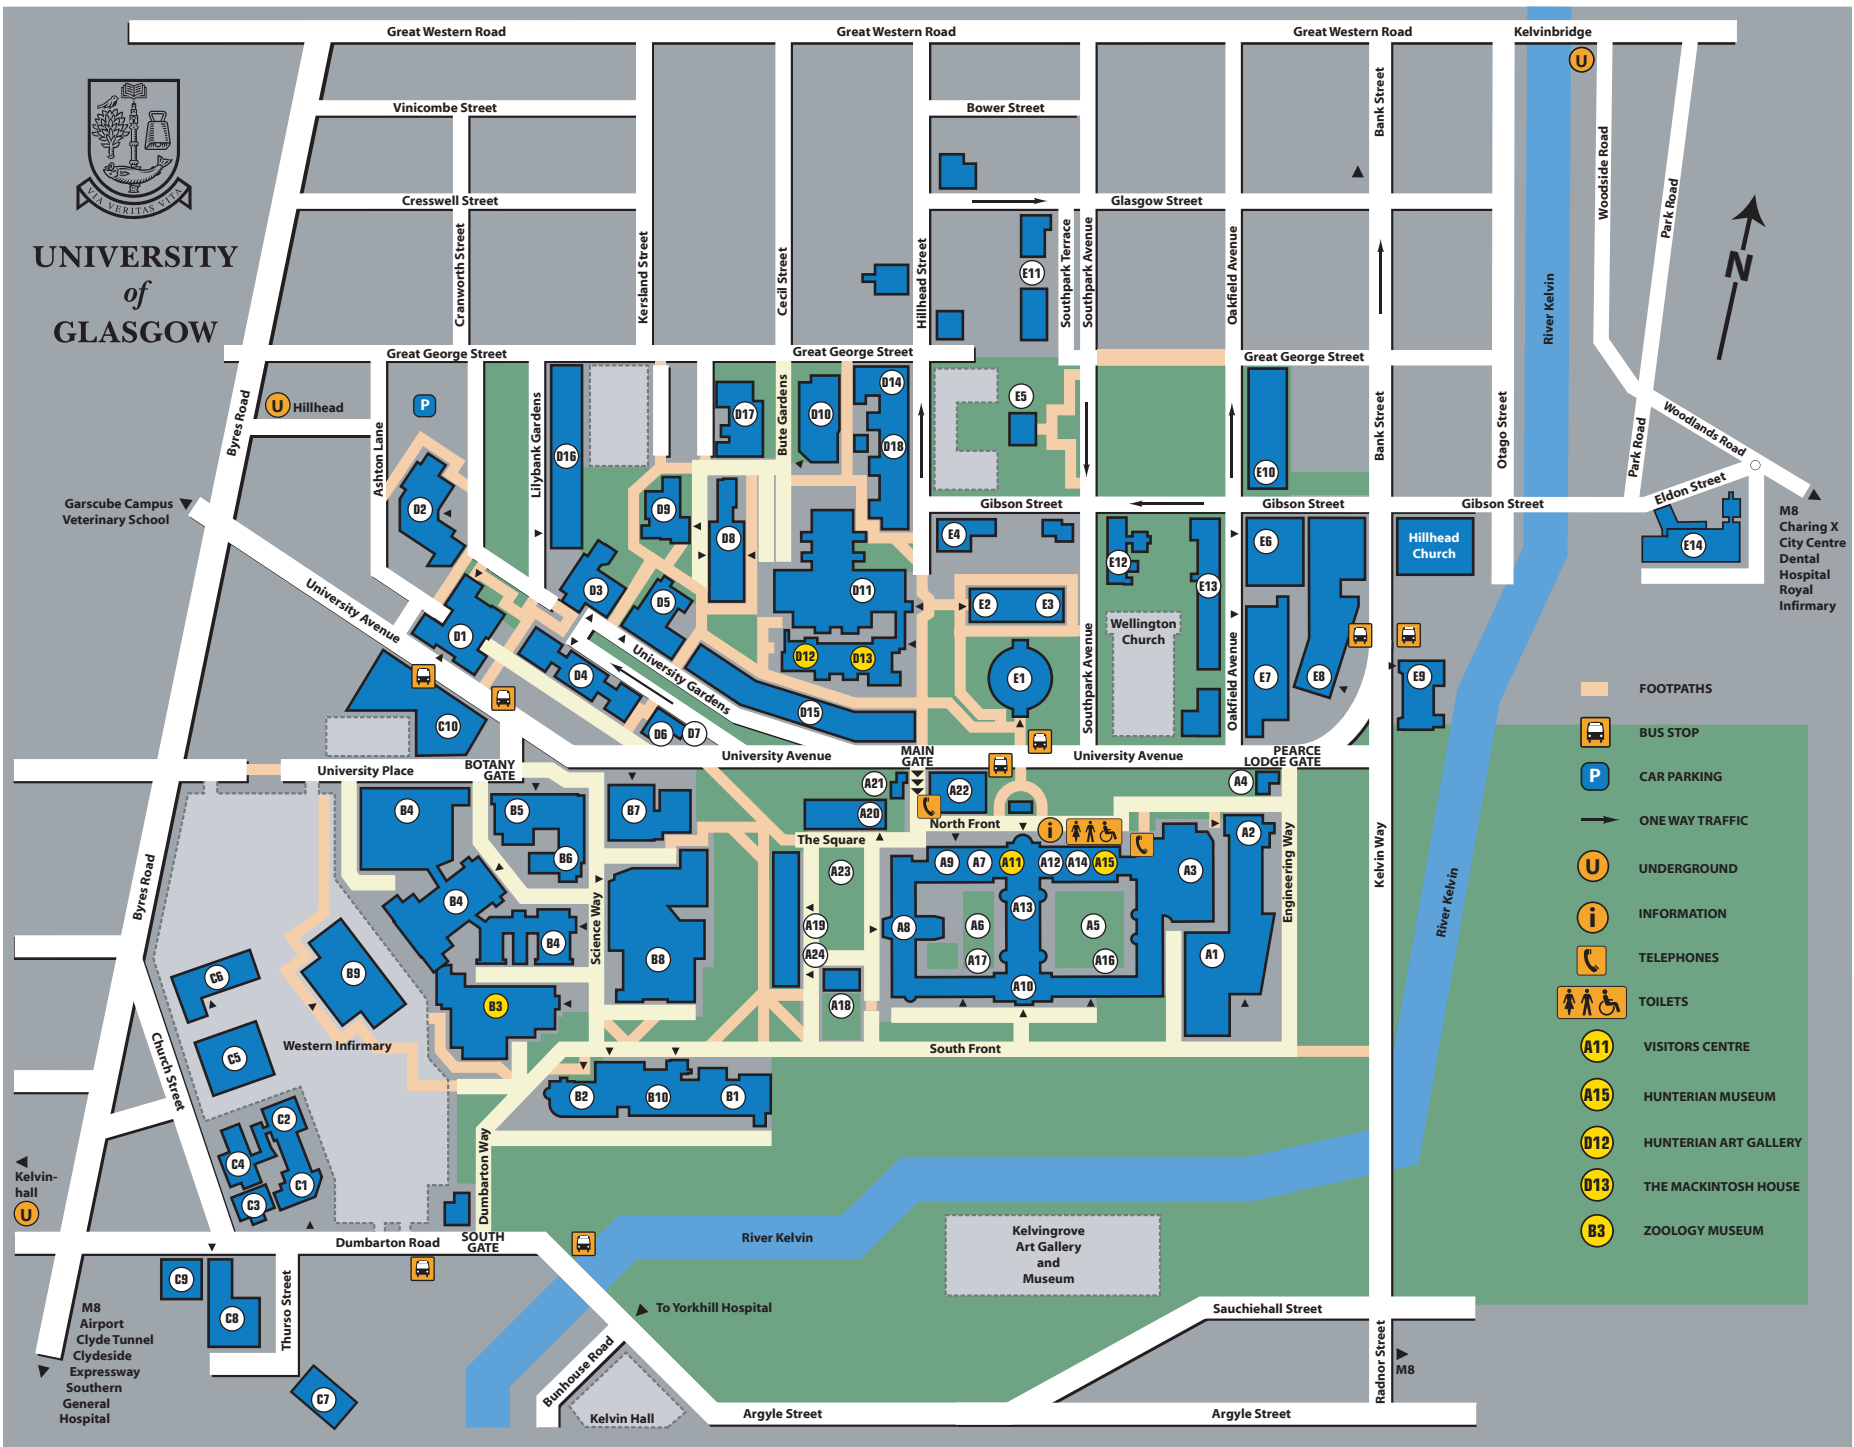

UNIVERSITY of GLASGOW

Garscube Campus Veterinary School

M8 Charing X City Centre Dental Hospital Royal Infirmary

M8 Airport Clyde Tunnel Clydeside Expressway Southern General Hospital

- FOOTPATHS
- BUS STOP
- CAR PARKING
- ONE WAY TRAFFIC
- UNDERGROUND
- INFORMATION
- TELEPHONES
- TOILETS
- VISITORS CENTRE
- HUNTERIAN MUSEUM
- HUNTERIAN ART GALLERY
- THE MACKINTOSH HOUSE
- ZOOLOGY MUSEUM